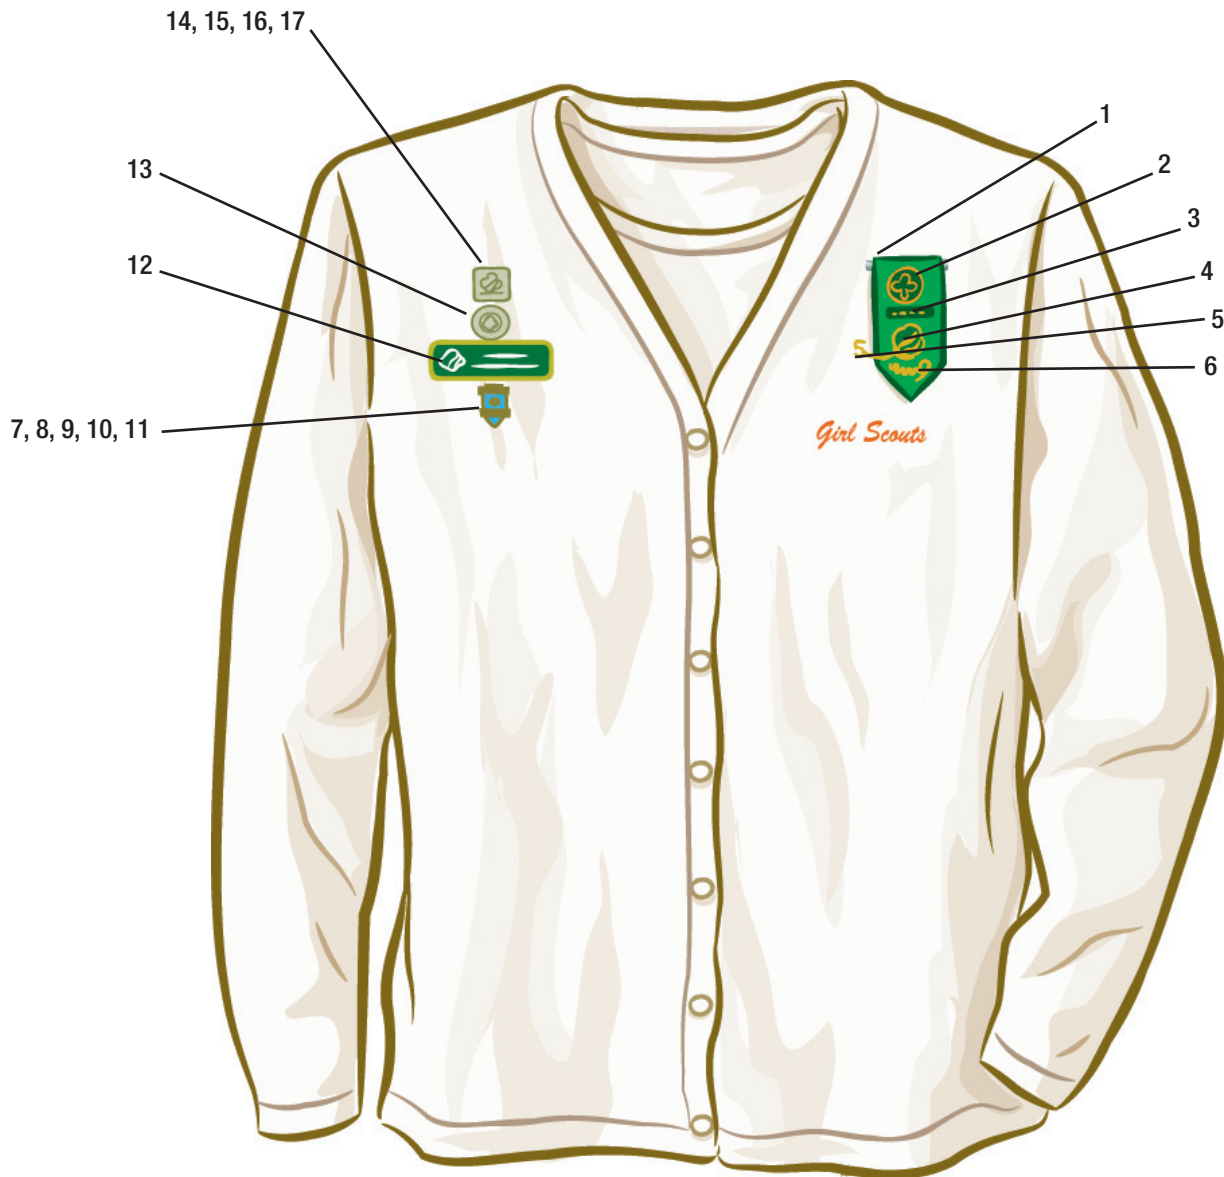

Girl Scout Adult

1. Adult Insignia Tab
2. World Trefoil Pin
3. Adult Position Pin
4. Girl Scout Pin (contemporary or traditional)
5. Membership Numeral Guard
6. Campus Girl Scout Guard
7. Girl Scout Gold Award
8. Bridge to Adult Girl Scouts Award
9. Years of Service Pin
10. Outstanding Volunteer Award Pin
11. Outstanding Leader Award Pin
12. Personalized ID Pin
13. Lifetime Membership Pin
14. Appreciation Pin
15. Thanks Badge
16. Thanks Badge II
17. Honor Pin

Note: If an adult has received more than one special recognition (e.g., Appreciation pin), the last one received is generally the one worn on the uniform.