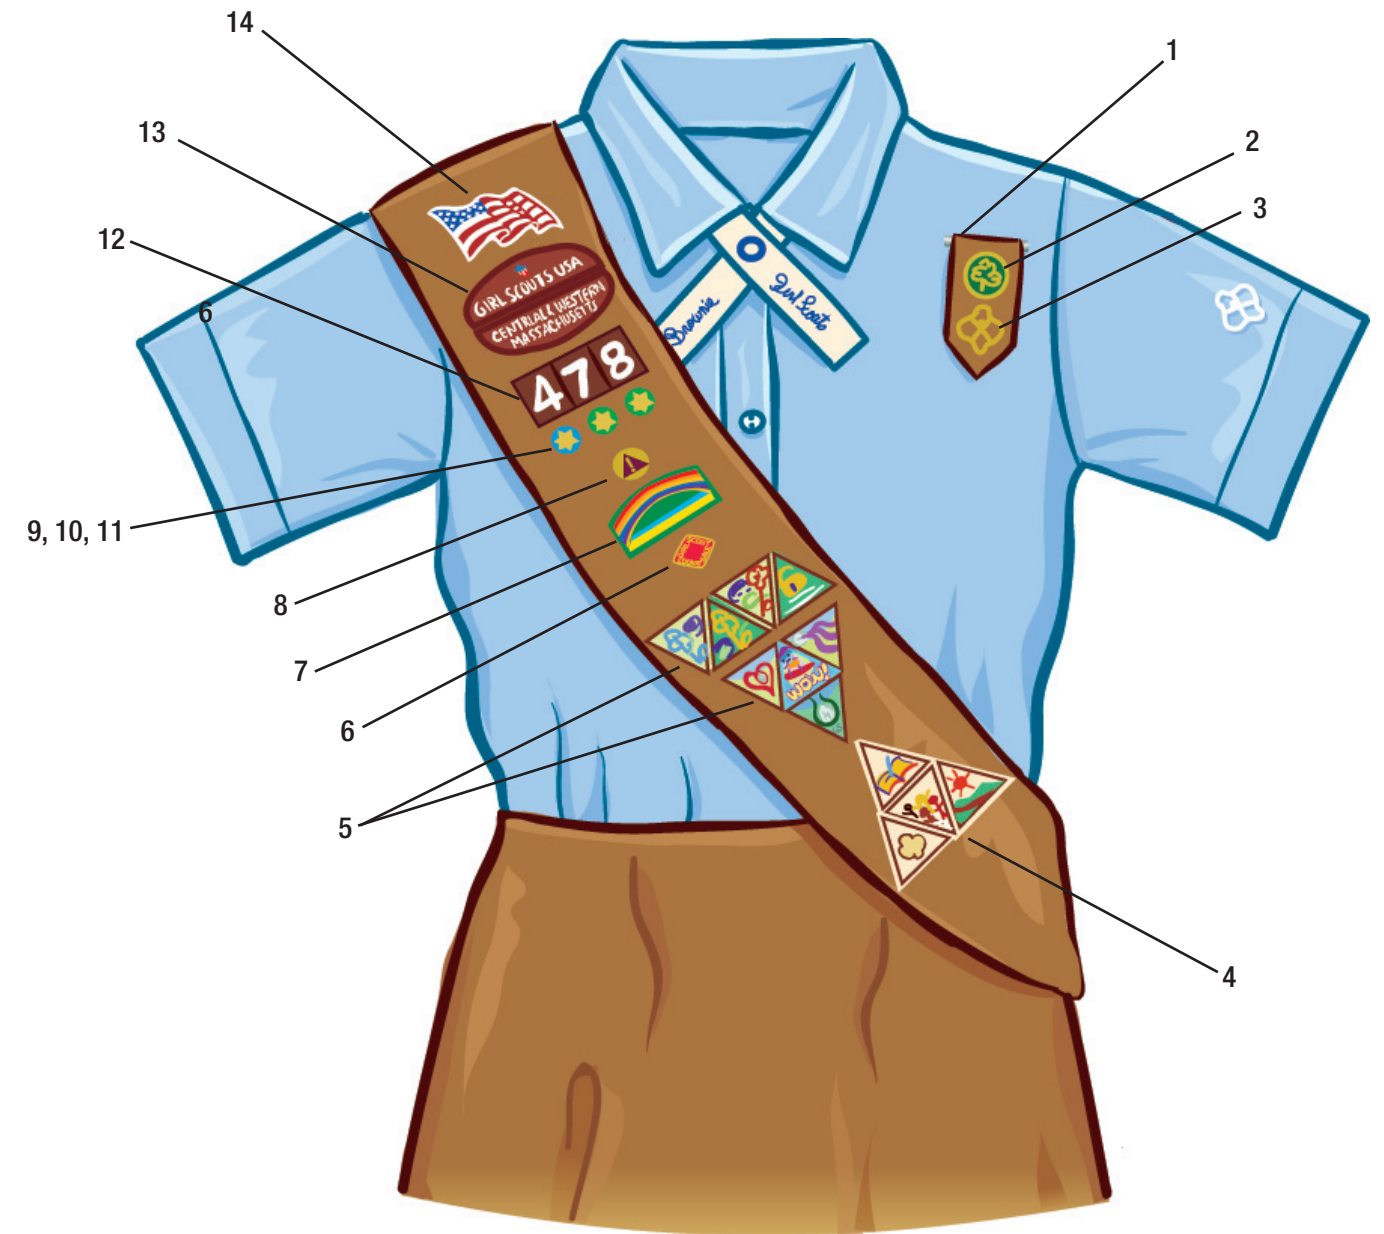

# Girl Scout Brownie Vest

- |  |  |
|--|--|
| 1. Brownie Insignia Tab                | 8. Safety Award Pin                    |
| 2. World Trefoil Pin                   | 9. Membership Star                     |
| 3. Brownie Membership Pin              | 10. Disc for Membership Star-blue      |
| 4. Cookie Sale Activity Pin            | 11. Disc for Membership Star-green     |
| 5. Brownie Journey Award Patch Set     | 12. Iron-On Troop Numerals             |
| 6. Brownie Try-Its                     | 13. Brownie Council Identification Set |
| 7. Bridge to Brownie Girl Scouts Award | 14. Wavy American Flag Patch           |

# Girl Scout Brownie Sash

- |  |  |
|--|--|
| 1. Brownie Insignia Tab                | 8. Safety Award Pin                    |
| 2. World Trefoil Pin                   | 9. Membership Star                     |
| 3. Brownie Membership Pin              | 10. Disc for Membership Star-blue      |
| 4. Brownie Try-Its                     | 11. Disc for Membership Star-green     |
| 5. Brownie Journey Award Patch Set     | 12. Iron-On Troop Numerals             |
| 6. Cookie Sale Activity Pin            | 13. Brownie Council Identification Set |
| 7. Bridge to Brownie Girl Scouts Award | 14. Wavy American Flag Patch           |