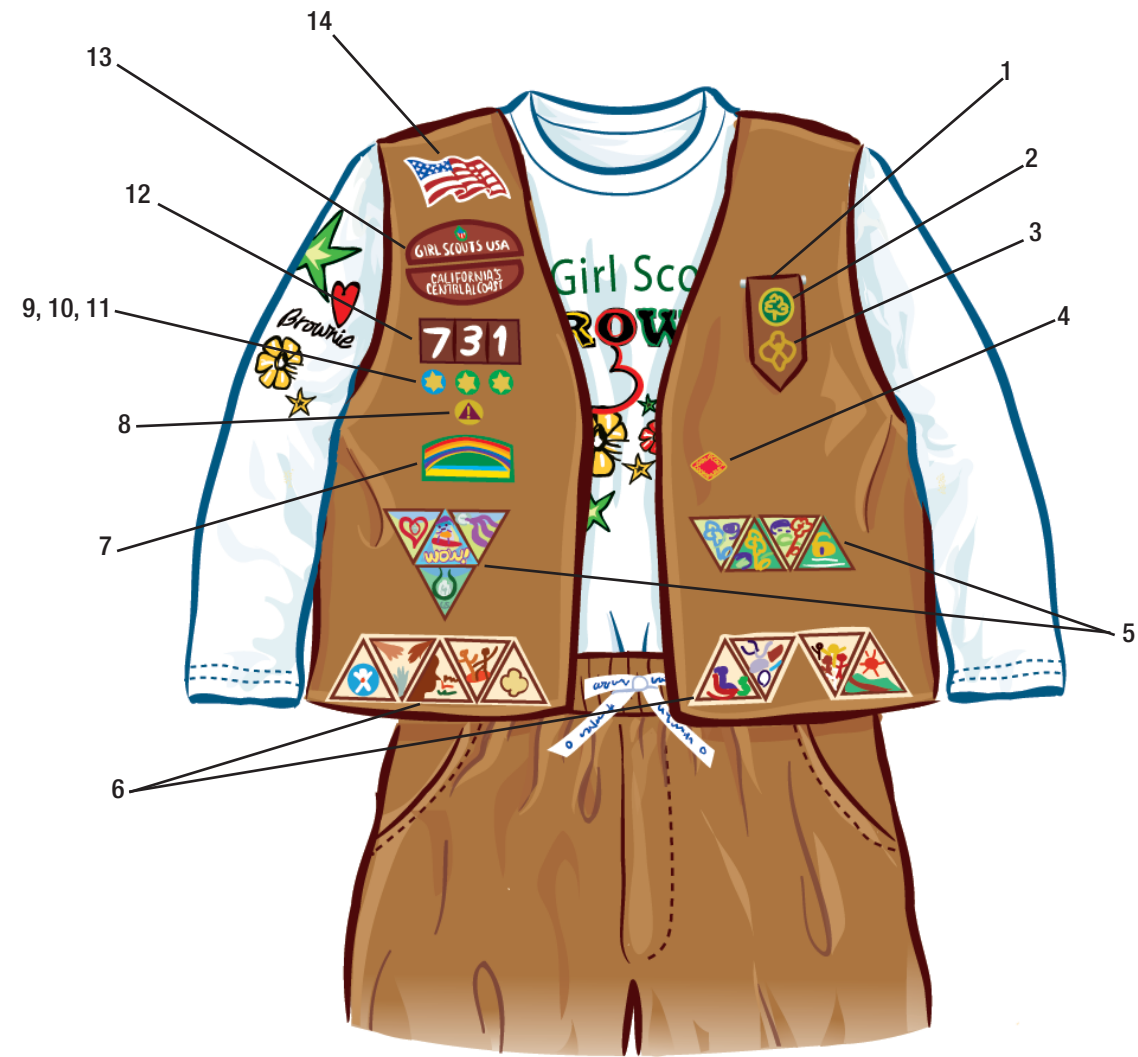

# Girl Scout Brownie Vest

- |  |  |
|--|--|
| 1. Brownie Insignia Tab                | 8. Safety Award Pin                    |
| 2. World Trefoil Pin                   | 9. Membership Star                     |
| 3. Brownie Membership Pin              | 10. Disc for Membership Star-blue      |
| 4. Cookie Sale Activity Pin            | 11. Disc for Membership Star-green     |
| 5. Brownie Journey Award Patch Set     | 12. Iron-On Troop Numerals             |
| 6. Brownie Try-Its                     | 13. Brownie Council Identification Set |
| 7. Bridge to Brownie Girl Scouts Award | 14. Wavy American Flag Patch           |

# Girl Scout Brownie Sash

- |  |  |
|--|--|
| 1. Brownie Insignia Tab                | 8. Safety Award Pin                    |
| 2. World Trefoil Pin                   | 9. Membership Star                     |
| 3. Brownie Membership Pin              | 10. Disc for Membership Star-blue      |
| 4. Brownie Try-Its                     | 11. Disc for Membership Star-green     |
| 5. Brownie Journey Award Patch Set     | 12. Iron-On Troop Numerals             |
| 6. Cookie Sale Activity Pin            | 13. Brownie Council Identification Set |
| 7. Bridge to Brownie Girl Scouts Award | 14. Wavy American Flag Patch           |