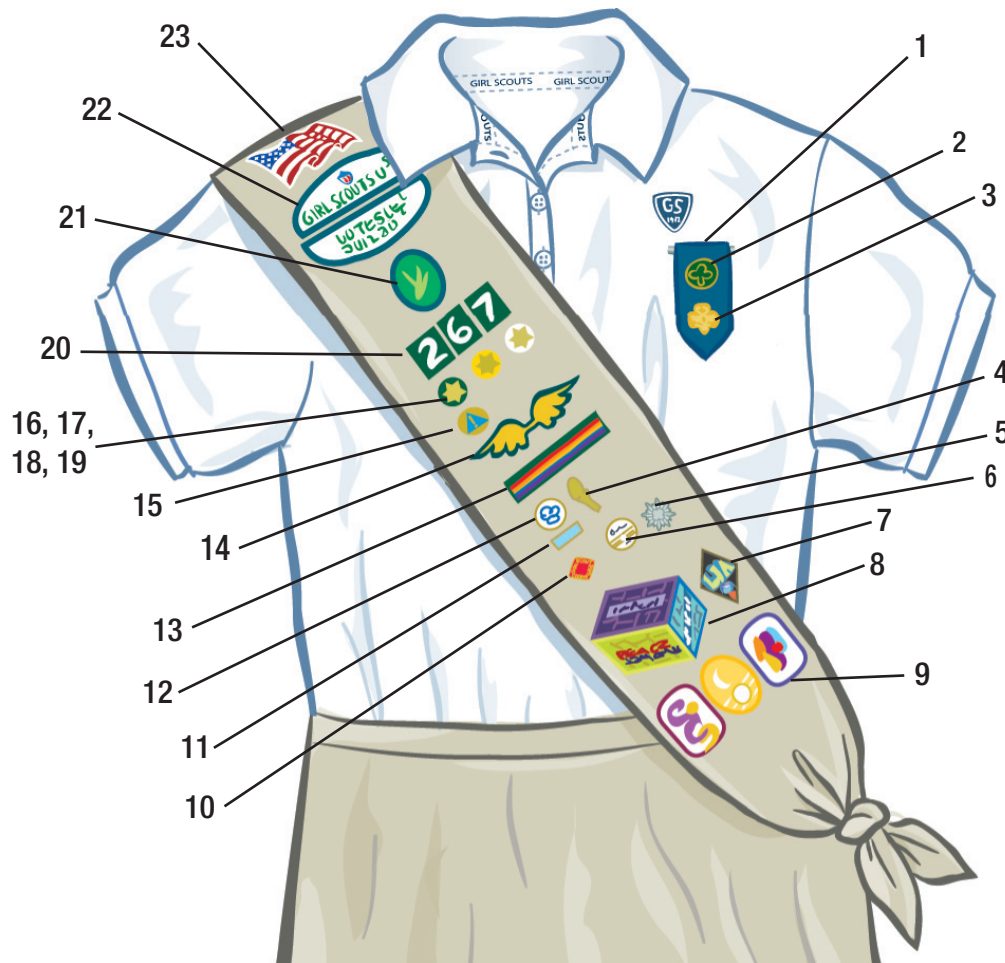

Girl Scout Cadette

1. Cadette/Senior/Ambassador Insignia Tab
2. World Trefoil Pin
3. Girl Scout Pin (traditional or contemporary)
4. Cadette Girl Scout Leadership Pin
5. Girl Scout Silver Award
6. Career Exploration Pin
7. Cadette Leadership in Action Award (LIA) Patch
8. Cadette Journey Award Patch Set
9. Interest Project Awards
10. Cookie Sale Activity Pin
11. Community Service Bar Pin
12. Cadette Challenge Pin
13. Bridge to Cadette Girl Scouts Award
14. Brownie Wings
15. Safety Award Pin
16. Membership Star
17. Disc for Membership Star-green
18. Disc for Membership Star-yellow
19. Disc for Membership Star white
20. Iron-On Troop Numerals
21. Troop Crest
22. Girl Scout Council Identification Set
23. Wavy American Flag Patch

Girl Scout Cadettes, Seniors and Ambassadors can wear a sash or vest.